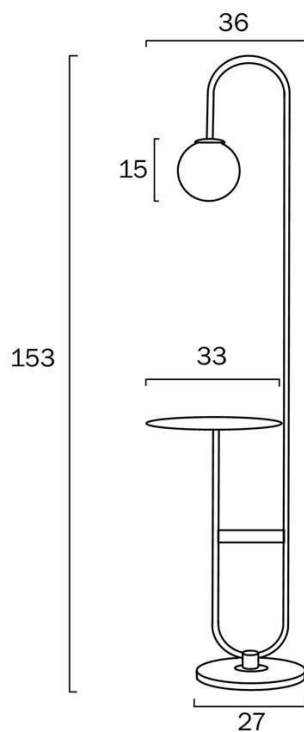

Overview

Family name	Inez
Categories	Floor Lamps
This item includes	Glass
Shade Shape	Round
Switch	Foot Switch
Usage	Indoor Lighting
ERAC Product Registration	SAA-210304-EA

Color / Material

Fixture Color	Antique Gold, Black, Opal Matt
Fixture Material	Iron, Marble, Glass
Shade Material	Glass
Base Color	Antique Gold, Black
Base Material	Iron, Marble
Glass Color	Opal Matt
Cable Color	Black
Cable Material	PVC

Size

Fixture Diameter (cm)	33.0
Fixture Height (cm)	153.0
Cable Length (cm)	200 (50+Foot Switch+150)

Specification

Voltage Input	240V
Total Wattage (max)	25
Globe Type	E27 - Fancy Round

All representations within this document are subject to copyright. ELECTRICAL INSTALLATIONS MUST BE PERFORMED BY A QUALIFIED ELECTRICAL CONTRACTOR AND INSTALLED IN ACCORDANCE WITH AS/NZS 3000.
NOTE : All images , descriptions and dimensions are indicative. Please check latest version of item detail on Telbix website prior to ordering or installation.

Barcode

GTIN 9329501061190

Image -dimensions

Note: Dimensions are only a guide and may vary due to manufacturing variations.