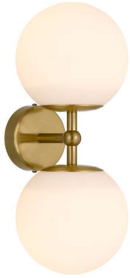

Last modification

2024-01-25

ETERNA WB2-AGOP

9329501062081

Twin glass spheres create a bold offset and a very contemporary feel. The Eterna 2 wall lamp will show true style when added to any luxury living space. Finished in antique gold and opal matt mouth-blown glass. Also available as single wall lamp and table or floor lamp.

Overview

Family name	Eterna
Categories	Wall Lights
Mounting	Surface
This item includes	Glass
Shade Shape	Round
Usage	Indoor Lighting

Color / Material

Fixture Color	Opal Matt, Antique Gold
Fixture Material	Glass, Metal
Canopy Color	Antique Gold
Shade Material	Glass
Glass Color	Opal Matt

Size

Fixture Length (cm)	15.0
Fixture Height (cm)	37.0
Fixture Projection (cm)	16.5
Canopy Diameter (cm)	9.0
Canopy Projection (cm)	2.5
Glass Diameter	15.00

Specification

Voltage Input	240V
Total Wattage (max)	50
Wattage	25
Globe Type	E27 - Fancy Round