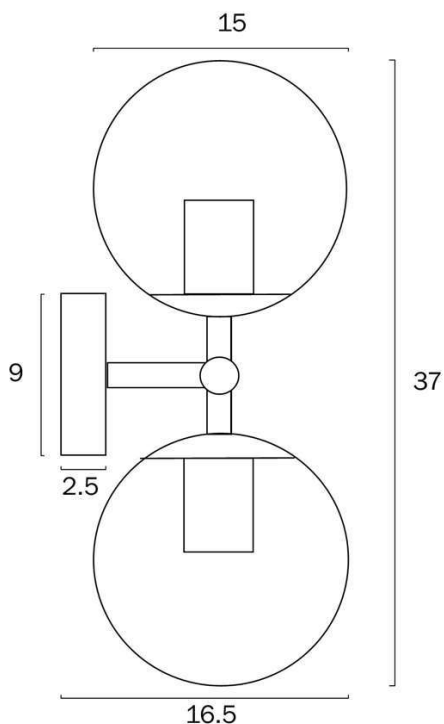

Size

Fixture Length (cm)	15.0
Fixture Height (cm)	37.0
Fixture Projection (cm)	16.5
Canopy Diameter (cm)	9.0
Canopy Projection (cm)	2.5
Glass Diameter	15.00

Specification

Voltage Input	240V
Total Wattage (max)	50
Wattage	25
Globe Type	E27 - Fancy Round

Barcode

GTIN 9329501062081

Image -dimensions

Note: Dimensions are only a guide and may vary due to manufacturing variations.