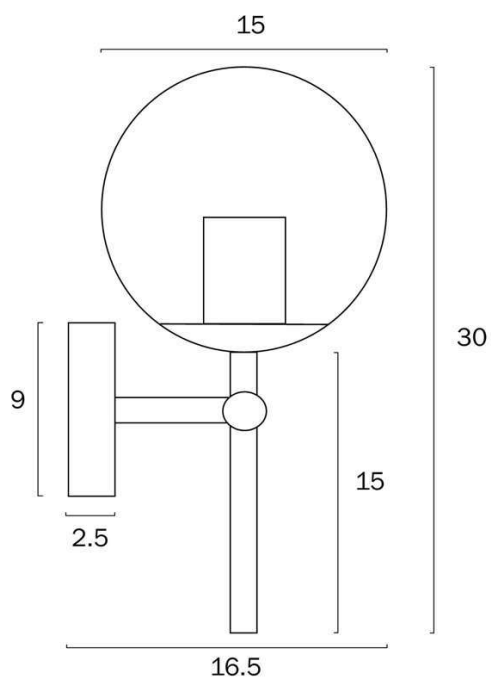

Size

Fixture Length (cm)	15.0
Fixture Height (cm)	30.0
Fixture Projection (cm)	16.5
Canopy Diameter (cm)	9.0
Canopy Projection (cm)	2.5
Glass Diameter	15.00

Specification

Voltage Input	240V
Total Wattage (max)	25
Globe Type	E27 - Fancy Round
Globe / Light Source qty	1

Barcode

GTIN 9329501062029

Image -dimensions

Note: Dimensions are only a guide and may vary due to manufacturing variations.