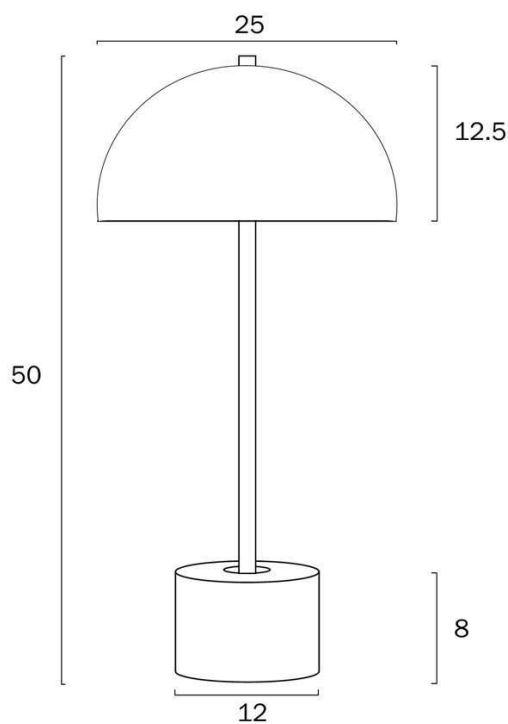

### Size

<b>Fixture Diameter (cm)</b>	25.0
<b>Fixture Height (cm)</b>	50.0
<b>Base Diameter (cm)</b>	12.0
<b>Base Height (cm)</b>	12.5
<b>Shade Diameter (cm)</b>	25.0
<b>Cable Length (cm)</b>	200 (50+Inline Switch+150)

## Specification

<b>Voltage Input</b>	240V
<b>Total Wattage (max)</b>	50
<b>Wattage</b>	25
<b>Globe Type</b>	E27
<b>Globe / Light Source qty</b>	2
<b>Globe / Light Source included</b>	No
<b>Dimmable</b>	Globe Dependant
<b>Electrical Protection</b>	CLASS II - DOUBLE INSULATED, EARTH NOT REQUIRED
<b>IP rating</b>	IP20
<b>Lead and Plug</b>	Yes
<b>Approvals</b>	RCM
<b>Assembly Required</b>	No
<b>Box Contents</b>	Instruction
<b>Care Instructions</b>	Do not use strong liquid cleaners, Wipe clean with a dry cloth
<b>Replacement Warranty</b>	*3 Years

## Image -dimensions

Note: Dimensions are only a guide and may vary due to manufacturing variations.