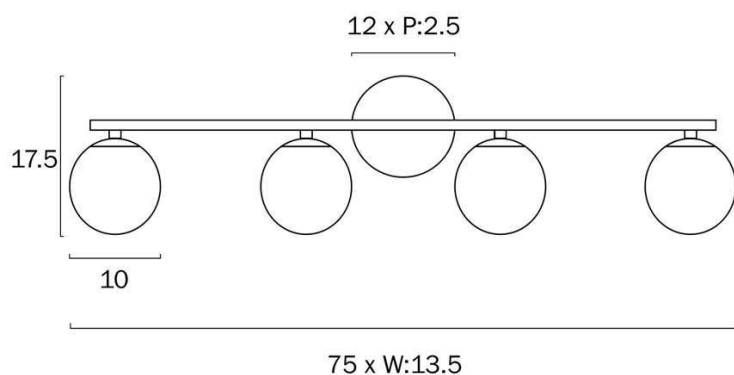

Globe Type	G9
Globe / Light Source qty	4
Globe / Light Source included	No
Dimmable	Globe Dependant
Electrical Protection	CLASS I - HIGH VOLTAGE, EARTH REQUIRED
IP rating	IP44
Lead and Plug	No
Approvals	RCM
Assembly Required	Yes
Box Contents	Basic mounting screws, Instruction
Installation Required	Yes (by Licensed Electrician only)
Care Instructions	Do not use strong liquid cleaners, Wipe clean with a dry cloth
Replacement Warranty	*3 Years

Barcode

GTIN 9329501064269

Image -dimensions

Note: Dimensions are only a guide and may vary due to manufacturing variations.

Globe Type Recommended

Label	Color Temperature	Thumbnail	GTIN
G G93W32