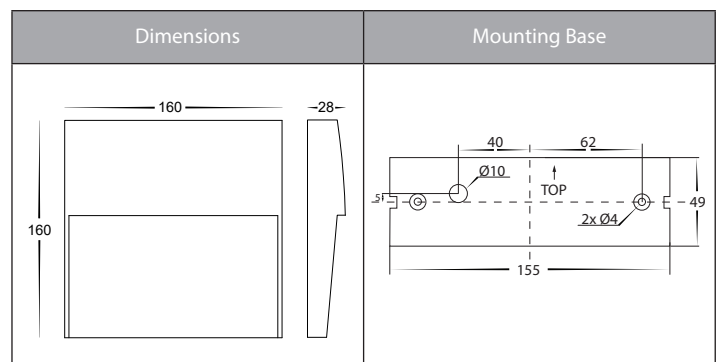

Fino Aluminium Wall or Step Lights

Product Specifications

Name	Fino
Material	Aluminium
Colour	Poly Powder Coated Black or White
IP Rating	IP54
IK Rating	IK08
Installation Type	Wall - Surface Mounted
Lamp Base	Built in LED
Max Wattage	6w
Protection Class	3 (No Earth Required)
Lamp Expectancy	<30,000hrs
Diffuser Type	Opal Polycarbonate
CRI	CRI>80
Dimmable	No
Warranty	3 Years Replacement*

Product Ordering

Image	Part Number	Colour Temp	Lumens	Input Voltage	Beam Angle	Included LED	Barcode
	HV3269T-BLK-12V-SQ	3000k 4000k 5500k	195lm 199lm 198lm	12v DC	120°	TRI Colour 6w Built in LED	9350418025722
	HV3269T-WHT-12V-SQ	3000k 4000k 5500k	195lm 199lm 198lm	12v DC	120°	TRI Colour 6w Built in LED	9350418025739