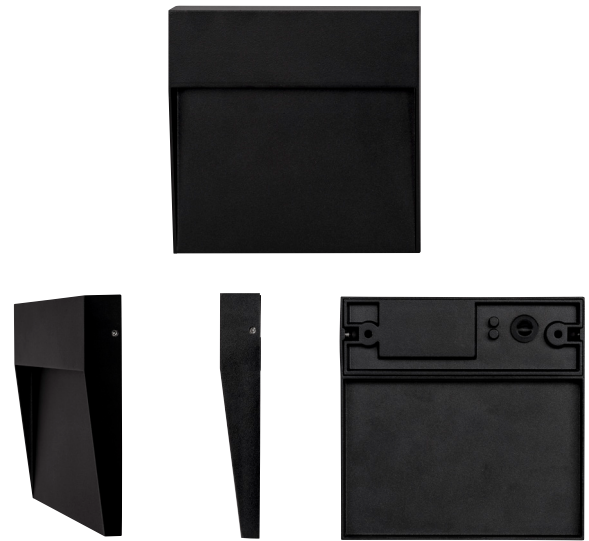

Fino Aluminium Wall or Step Lights

Product Specifications

Name	Fino
Material	Aluminium
Colour	Poly Powder Coated Black or White
IP Rating	IP54
IK Rating	IK08
Installation Type	Wall - Surface Mounted
Lamp Base	Built in LED
Max Wattage	6w
Protection Class	3 (No Earth Required)
Lamp Expectancy	<30,000hrs
Diffuser Type	Opal Polycarbonate
CRI	CRI>80
Dimmable	No
Warranty	3 Years Replacement*

Optional Havit Compatible Accessories

Image	Part Number	Description
	12v DC LED Drivers	See Catalogue or Website for full range of 12v DC LED Drivers
	HV9911	Small IP67 Weatherproof Connector
	HV9912	Medium IP67 Weatherproof Connector
	HV9913	Large IP67 Weatherproof Connector

Product Ordering

Image	Part Number	Colour Temp	Lumens	Input Voltage	Beam Angle	Included LED	Barcode
	HV3269T-BLK-12V-SQ	3000k 4000k 5500k	195lm 199lm 198lm	12v DC	120°	TRI Colour 6w Built in LED	9350418025722
	HV3269T-WHT-12V-SQ	3000k 4000k 5500k	195lm 199lm 198lm	12v DC	120°	TRI Colour 6w Built in LED	9350418025739