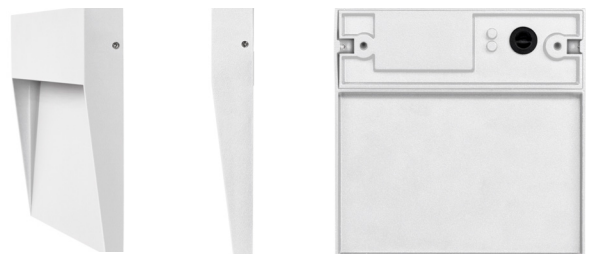

Product Ordering

Image	Part Number	Colour Temp	Lumens	Input Voltage	Beam Angle	Included LED	Barcode
	HV3269T-BLK-12V-SQ	3000k 4000k 5500k	195lm 199lm 198lm	12v DC	120°	TRI Colour 6w Built in LED	9350418025722
	HV3269T-WHT-12V-SQ	3000k 4000k 5500k	195lm 199lm 198lm	12v DC	120°	TRI Colour 6w Built in LED	9350418025739

*Items ordered after 01-01-2022