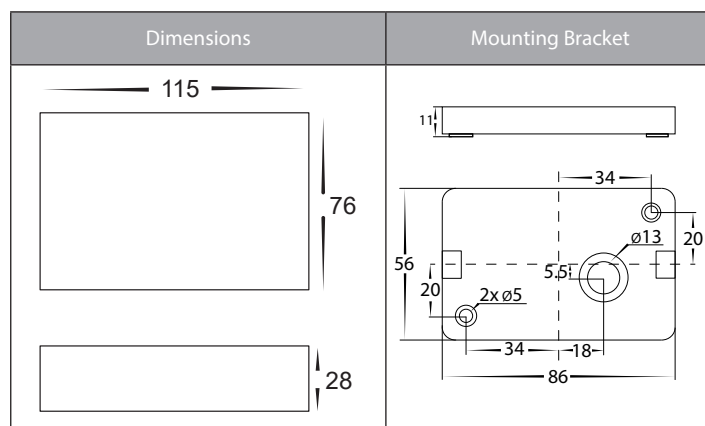

Optional Havit Compatible Accessories

Image	Part Number	Description
	12v DC LED Drivers	See Catalogue or Website for full range of 12v DC LED Drivers