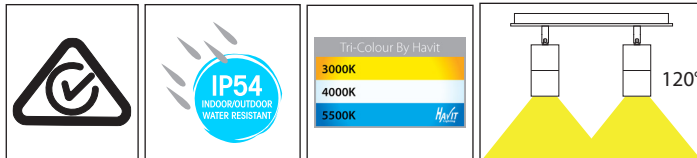

## Product Specifications

Name	Tivah
Material	Aluminium
Colour	Titanium, Poly Powder Coated Black or White
IP Rating	IP54
IK Rating	IK08
Installation Type	Ceiling - Surface Mounted
Lamp Base	GU10
Max Wattage	4x 35w
Protection Class	1 (Earth Required)
Lamp Expectancy	<30,000hrs
Diffuser Type	Glass
CRI	CRI>80
Dimmable	No - not with supplied globes
Warranty	3 Years Replacement*