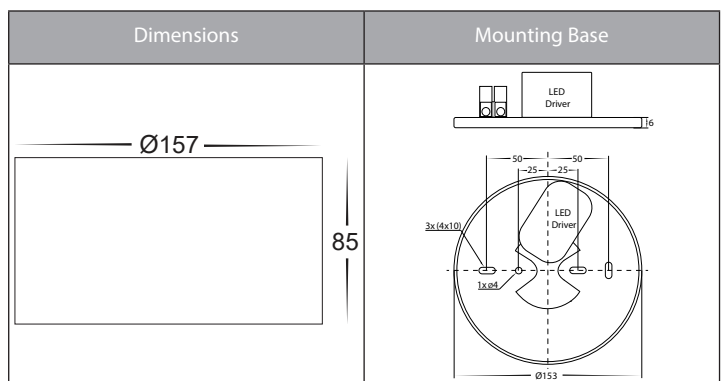

Product Ordering

Image	Part Number	Colour Temp	Lumens	Input Voltage	Beam Angle	Included LED	Barcode
	HV5805T-BLK	3000k	1380lm	240v AC	120°	TRI Colour 18w Built in LED	9350418011893
		4000k	1430lm				
		5500k	1305lm				
	HV5805T-BLK-12V	3000k	1380lm	12V DC	120°	TRI Colour 18w Built in LED	9350418032959
		4000k	1430lm				
		5500k	1305lm				
	HV5805T-WHT	3000k	1380lm	240v AC	120°	TRI Colour 18w Built in LED	9350418011909
		4000k	1430lm				
		5500k	1305lm				
	HV5805T-WHT-12V	3000k	1380lm	12V DC	120°	TRI Colour 18w Built in LED	9350418032997
		4000k	1430lm				
		5500k	1305lm				

*Items ordered after 01-01-2022

12v DC Models require an additional external LED Driver for installation.