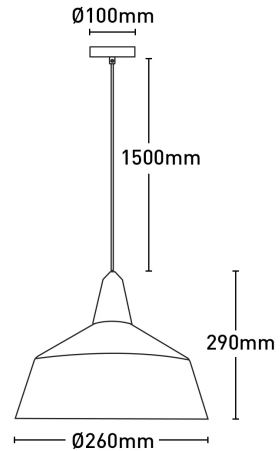

Noel 1Lt Small Pendant Light

MP4931S-BLK

Key Features:

- Painted matt metalware
- Natural timber top
- Fabric cord and canopy

Globe Included	No
Globe Type	E27
Material	Metal
Wattage	25W

Dimensions

Colours

Model No. : MP4931S-BLK
Colour : Black

Model No. : MP4931S-WHT
Colour : White