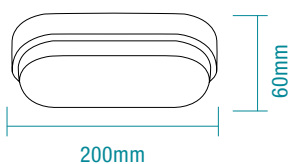

10W / 15W LED TRICOLOUR BUNKER OVAL STANDARD AND PIR SENSOR

Model Numbers

MLXCO34610 - White
 MLXCO34615 - White
 MLXCO34615S - White + Sensor model

Features

- Modern and robust designed exterior light
- Ideal solution for residential, apartments interior or exterior applications
- Polycarbonate body and diffuser
- Switchable colour temperature 3000K, 4000K and 6500K
- Supplied with UV resistant black clip on trim (white comes as standard)
- Mounting hardware included

Supplied with black clip on trim.

DIMENSIONS

10W

15W

15W SENSOR

10W / 15W LED TRICOLOUR BUNKER OVAL STANDARD AND PIR SENSOR

PACKAGING

SPECIFICATIONS

Model Name	Cove
Model Number	MLXCO34610 - White MLXCO34615 - White MLXCO34615S - White + Sensor model
Power Wattage	10W (MLXCO34610) 15W (MLXCO34615 & MLXCO34615S)
Voltage	220-240 50Hz
Materials / Housing	Polycarbonate body and diffuser
Colour Temperature	3000K / 4000K / 6500K
Lumens Output	1350lm / 1500lm / 1420lm
IP Rating	IP54
Beam Angle	120°
CRI	Ra>80
Rated Lifetime	25,000 hours @ Ta25°C
Sensor	PIR Motion Sensor
Detection Range	120° up to 8M*

SHIPPING

Packaging Size	235(H) x 375(W) x 430(L)mm (MLXCO34610) 235(H) x 385(W) x 490(L)mm (MLXCO34615) 215(H) x 215(W) x 450(L)mm (MLXCO34615S)
Carton Quantity	20
Gross Weight	8.3Kg (MLXCO34610) 9.9Kg (MLXCO34615) 9.9Kg (MLXCO34615S)