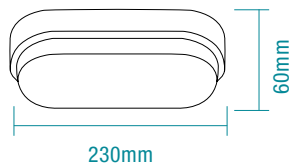

10W / 15W LED TRICOLOUR BUNKER OVAL STANDARD AND PIR SENSOR

Model Numbers

MLXCO34610 - White
 MLXCO34615 - White
 MLXCO34615S - White + Sensor model

Features

- Modern and robust designed exterior light
- Ideal solution for residential, apartments interior or exterior applications
- Polycarbonate body and diffuser
- Switchable colour temperature 3000K, 4000K and 6500K
- Supplied with UV resistant black clip on trim (white comes as standard)
- Mounting hardware included

Supplied with black clip on trim.

DIMENSIONS

10W

15W

15W SENSOR

10W / 15W LED TRICOLOUR BUNKER OVAL STANDARD AND PIR SENSOR

PACKAGING

SPECIFICATIONS

Model Name	Cove
Model Number	MLXCO34610 - White MLXCO34615 - White MLXCO34615S - White + Sensor model
Power Wattage	10W (MLXCO34610) 15W (MLXCO34615 & MLXCO34615S)
Voltage	220-240 50Hz
Materials / Housing	Polycarbonate body and diffuser
Colour Temperature	3000K / 4000K / 6500K
Lumens Output	1350lm / 1500lm / 1420lm
IP Rating	IP54
Beam Angle	120°
CRI	Ra>80
Rated Lifetime	25,000 hours @ Ta25°C
Sensor	PIR Motion Sensor
Detection Range	120° up to 8M*

SHIPPING

Packaging Size	235(H) x 375(W) x 430(L)mm (MLXCO34610) 235(H) x 385(W) x 490(L)mm (MLXCO34615) 215(H) x 215(W) x 450(L)mm (MLXCO34615S)
Carton Quantity	20
Gross Weight	8.3Kg (MLXCO34610) 9.9Kg (MLXCO34615) 9.9Kg (MLXCO34615S)