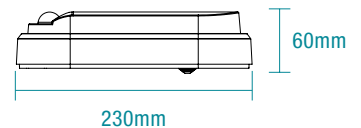

10W / 15W LED TRICOLOUR BUNKER OVAL STANDARD AND PIR SENSOR

Model Numbers

MLXCO34610 - White
 MLXCO34615 - White
 MLXCO34615S - White + Sensor model

Features

- Modern and robust designed exterior light
- Ideal solution for residential, apartments interior or exterior applications
- Polycarbonate body and diffuser
- Switchable colour temperature 3000K, 4000K and 6500K
- Supplied with UV resistant black clip on trim (white comes as standard)
- Mounting hardware included

Supplied with black clip on trim.

DIMENSIONS

10W

15W

15W SENSOR

10W / 15W LED TRICOLOUR BUNKER OVAL STANDARD AND PIR SENSOR

PACKAGING

SPECIFICATIONS

Model Name	Cove
Model Number	MLXCO34610 - White MLXCO34615 - White MLXCO34615S - White + Sensor model
Power Wattage	10W (MLXCO34610) 15W (MLXCO34615 & MLXCO34615S)
Voltage	220-240 50Hz
Materials / Housing	Polycarbonate body and diffuser
Colour Temperature	3000K / 4000K / 6500K
Lumens Output	1350lm / 1500lm / 1420lm
IP Rating	IP54
Beam Angle	120°
CRI	Ra>80
Rated Lifetime	25,000 hours @ Ta25°C
Sensor	PIR Motion Sensor
Detection Range	120° up to 8M*

SHIPPING

Packaging Size	235(H) x 375(W) x 430(L)mm (MLXCO34610) 235(H) x 385(W) x 490(L)mm (MLXCO34615) 215(H) x 215(W) x 450(L)mm (MLXCO34615S)
Carton Quantity	20
Gross Weight	8.3Kg (MLXCO34610) 9.9Kg (MLXCO34615) 9.9Kg (MLXCO34615S)