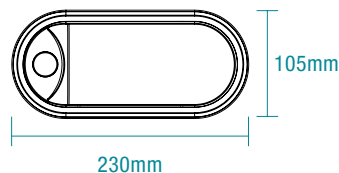

10W / 15W LED TRICOLOUR BUNKER OVAL STANDARD AND PIR SENSOR

Model Numbers

MLXCO34610 - White
 MLXCO34615 - White
 MLXCO34615S - White + Sensor model

Features

- Modern and robust designed exterior light
- Ideal solution for residential, apartments interior or exterior applications
- Polycarbonate body and diffuser
- Switchable colour temperature 3000K, 4000K and 6500K
- Supplied with UV resistant black clip on trim (white comes as standard)
- Mounting hardware included

Supplied with black clip on trim.

DIMENSIONS

10W

15W

15W SENSOR

10W / 15W LED TRICOLOUR BUNKER OVAL STANDARD AND PIR SENSOR

PACKAGING

SPECIFICATIONS

Model Name	Cove
Model Number	MLXCO34610 - White MLXCO34615 - White MLXCO34615S - White + Sensor model
Power Wattage	10W (MLXCO34610) 15W (MLXCO34615 & MLXCO34615S)
Voltage	220-240 50Hz
Materials / Housing	Polycarbonate body and diffuser
Colour Temperature	3000K / 4000K / 6500K
Lumens Output	1350lm / 1500lm / 1420lm
IP Rating	IP54
Beam Angle	120°
CRI	Ra>80
Rated Lifetime	25,000 hours @ Ta25°C
Sensor	PIR Motion Sensor
Detection Range	120° up to 8M*

SHIPPING

Packaging Size	235(H) x 375(W) x 430(L)mm (MLXCO34610) 235(H) x 385(W) x 490(L)mm (MLXCO34615) 215(H) x 215(W) x 450(L)mm (MLXCO34615S)
Carton Quantity	20
Gross Weight	8.3Kg (MLXCO34610) 9.9Kg (MLXCO34615) 9.9Kg (MLXCO34615S)