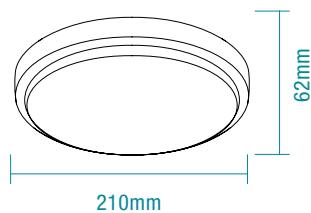

10W / 15W LED TRICOLOUR BUNKER ROUND STANDARD AND PIR SENSOR

Model Numbers

- MLXCR34610 - White
- MLXCR34615 - White
- MLXCR34615S - White + Sensor model

Features

- Modern and robust designed exterior light
- Ideal solution for residential, apartments interior or exterior applications
- Polycarbonate body and diffuser
- Switchable colour temperature 3000K, 4000K and 6500K
- Supplied with UV resistant black clip on trim (white comes as standard)
- Mounting hardware included

Supplied with black clip on trim.

DIMENSIONS

10W

15W

15W SENSOR

10W / 15W LED TRICOLOUR BUNKER ROUND STANDARD AND PIR SENSOR

PACKAGING

SPECIFICATIONS

Model Name	Cove
Model Number	MLXCR34610 - White MLXCR34615 - White MLXCR34615S - White + Sensor model
Power Wattage	10W (MLXCR34610) 15W (MLXCR34615 & MLXCR34615S)
Voltage	220-240 50Hz
Materials / Housing	Polycarbonate body and diffuser
Colour Temperature	3000K / 4000K / 6500K
Lumens Output	1350lm / 1500lm / 1420lm
IP Rating	IP54
Beam Angle	120°
CRI	Ra>80
Rated Lifetime	25,000 hours @ Ta25°C
Sensor	PIR motion sensor
Detection Range	120° up to 8M*

SHIPPING

Packaging Size	380(H) x 380(W) x 395(L)mm (MLXCR34610) 450(H) x 400(W) x 450(L)mm (MLXCR34615) 235(H) x 385(W) x 490(L)mm (MLXCR34615S)
Carton Quantity	20
Gross Weight	10Kg (MLXCR34610) 13Kg (MLXCR34615) 13Kg (MLXCR34615S)