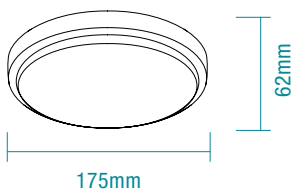

10W / 15W LED TRICOLOUR BUNKER ROUND STANDARD AND PIR SENSOR

Model Numbers

- MLXCR34610 - White
- MLXCR34615 - White
- MLXCR34615S - White + Sensor model

Features

- Modern and robust designed exterior light
- Ideal solution for residential, apartments interior or exterior applications
- Polycarbonate body and diffuser
- Switchable colour temperature 3000K, 4000K and 6500K
- Supplied with UV resistant black clip on trim (white comes as standard)
- Mounting hardware included

Supplied with black clip on trim.

DIMENSIONS

10W

15W

15W SENSOR

10W / 15W LED TRICOLOUR BUNKER ROUND STANDARD AND PIR SENSOR

PACKAGING

SPECIFICATIONS

Model Name	Cove
Model Number	MLXCR34610 - White MLXCR34615 - White MLXCR34615S - White + Sensor model
Power Wattage	10W (MLXCR34610) 15W (MLXCR34615 & MLXCR34615S)
Voltage	220-240 50Hz
Materials / Housing	Polycarbonate body and diffuser
Colour Temperature	3000K / 4000K / 6500K
Lumens Output	1350lm / 1500lm / 1420lm
IP Rating	IP54
Beam Angle	120°
CRI	Ra>80
Rated Lifetime	25,000 hours @ Ta25°C
Sensor	PIR motion sensor
Detection Range	120° up to 8M*

SHIPPING

Packaging Size	380(H) x 380(W) x 395(L)mm (MLXCR34610) 450(H) x 400(W) x 450(L)mm (MLXCR34615) 235(H) x 385(W) x 490(L)mm (MLXCR34615S)
Carton Quantity	20
Gross Weight	10Kg (MLXCR34610) 13Kg (MLXCR34615) 13Kg (MLXCR34615S)