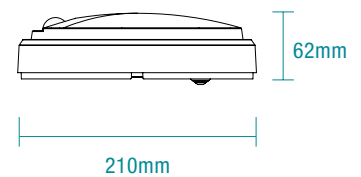

10W / 15W LED TRICOLOUR BUNKER ROUND STANDARD AND PIR SENSOR

Model Numbers

- MLXCR34610 - White
- MLXCR34615 - White
- MLXCR34615S - White + Sensor model

Features

- Modern and robust designed exterior light
- Ideal solution for residential, apartments interior or exterior applications
- Polycarbonate body and diffuser
- Switchable colour temperature 3000K, 4000K and 6500K
- Supplied with UV resistant black clip on trim (white comes as standard)
- Mounting hardware included

Supplied with black clip on trim.

DIMENSIONS

10W

15W

15W SENSOR

10W / 15W LED TRICOLOUR BUNKER ROUND STANDARD AND PIR SENSOR

PACKAGING

SPECIFICATIONS

Model Name	Cove
Model Number	MLXCR34610 - White MLXCR34615 - White MLXCR34615S - White + Sensor model
Power Wattage	10W (MLXCR34610) 15W (MLXCR34615 & MLXCR34615S)
Voltage	220-240 50Hz
Materials / Housing	Polycarbonate body and diffuser
Colour Temperature	3000K / 4000K / 6500K
Lumens Output	1350lm / 1500lm / 1420lm
IP Rating	IP54
Beam Angle	120°
CRI	Ra>80
Rated Lifetime	25,000 hours @ Ta25°C
Sensor	PIR motion sensor
Detection Range	120° up to 8M*

SHIPPING

Packaging Size	380(H) x 380(W) x 395(L)mm (MLXCR34610) 450(H) x 400(W) x 450(L)mm (MLXCR34615) 235(H) x 385(W) x 490(L)mm (MLXCR34615S)
Carton Quantity	20
Gross Weight	10Kg (MLXCR34610) 13Kg (MLXCR34615) 13Kg (MLXCR34615S)