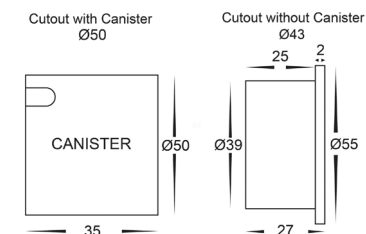

### Colour Reference

<b>Name</b>	Reces, Mini Reces
<b>Material</b>	316 Stainless Steel, Aluminium or Brass
<b>Colour</b>	<ul style="list-style-type: none"> <li>① 316 Stainless Steel</li> <li>② Black</li> <li>③ White</li> <li>④ Antique Brass</li> <li>⑤ Brass</li> </ul>
<b>Cut Out</b>	<p><b>Mini Reces:</b> With Canister = Ø50mm  <b>Reces:</b> With Canister = Ø76mm</p> <hr/> <p><b>Mini Reces:</b> Without Canister = Ø43mm  <b>Reces:</b> Without Canister = Ø60mm</p>
<b>IP Rating</b>	IP67
<b>Shape</b>	Round, Square
<b>Colour Temp</b>	<ul style="list-style-type: none"> <li><span style="color: yellow;">■</span> 3000k</li> <li><span style="color: lightblue;">■</span> 4000k</li> <li><span style="color: blue;">■</span> 5000k</li> </ul>
<b>IK Rating</b>	IK10
<b>Installation Type</b>	Wall - Recessed
<b>Cable Length</b>	300mm
<b>Lamp Base</b>	Built in LED
<b>Max Wattage</b>	2.5w (Reces), 1w (Mini Reces)
<b>Protection Class</b>	3 (No Earth Required)
<b>Lamp Expectancy</b>	<30,000hrs
<b>CRI</b>	CRI>80
<b>Dimmable</b>	Yes
<b>Warranty</b>	3 Years Replacement

### Round

Reces 2.5w

Mini Reces 1w

2.5w Dimensions

Canister

1w Dimensions

Canister