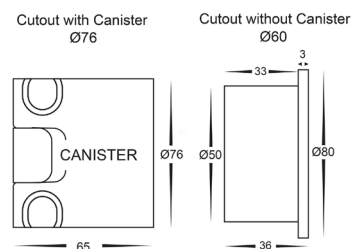

### Colour Reference

<b>Name</b>	Reces, Mini Reces
<b>Material</b>	316 Stainless Steel, Aluminium or Brass
<b>Colour</b>	<ul style="list-style-type: none"> <li>① 316 Stainless Steel</li> <li>② Black</li> <li>③ White</li> <li>④ Antique Brass</li> <li>⑤ Brass</li> </ul>
<b>Cut Out</b>	<p><b>Mini Reces:</b> With Canister = Ø50mm  <b>Reces:</b> With Canister = Ø76mm</p> <hr/> <p><b>Mini Reces:</b> Without Canister = Ø43mm  <b>Reces:</b> Without Canister = Ø60mm</p>
<b>IP Rating</b>	IP67
<b>Shape</b>	Round, Square
<b>Colour Temp</b>	<ul style="list-style-type: none"> <li><span style="color: yellow;">■</span> 3000k</li> <li><span style="color: lightblue;">■</span> 4000k</li> <li><span style="color: blue;">■</span> 5000k</li> </ul>
<b>IK Rating</b>	IK10
<b>Installation Type</b>	Wall - Recessed
<b>Cable Length</b>	300mm
<b>Lamp Base</b>	Built in LED
<b>Max Wattage</b>	2.5w (Reces), 1w (Mini Reces)
<b>Protection Class</b>	3 (No Earth Required)
<b>Lamp Expectancy</b>	<30,000hrs
<b>CRI</b>	CRI>80
<b>Dimmable</b>	Yes
<b>Warranty</b>	3 Years Replacement

### Round

Reces 2.5w

Mini Reces 1w

2.5w Dimensions

Canister

1w Dimensions

Canister