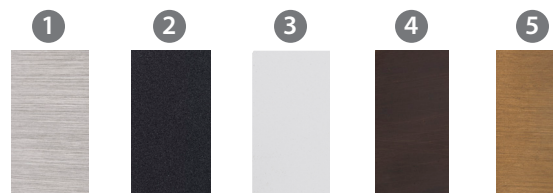

### Colour Reference

<b>Name</b>	Reces, Mini Reces
<b>Material</b>	316 Stainless Steel, Aluminium or Brass
<b>Colour</b>	<ul style="list-style-type: none"> <li>① 316 Stainless Steel</li> <li>② Black</li> <li>③ White</li> <li>④ Antique Brass</li> <li>⑤ Brass</li> </ul>
<b>Cut Out</b>	<p><b>Mini Reces:</b> With Canister = Ø50mm  <b>Reces:</b> With Canister = Ø76mm</p> <hr/> <p><b>Mini Reces:</b> Without Canister = Ø43mm  <b>Reces:</b> Without Canister = Ø60mm</p>
<b>IP Rating</b>	IP67
<b>Shape</b>	Round, Square
<b>Colour Temp</b>	<ul style="list-style-type: none"> <li><span style="color: yellow;">■</span> 3000k</li> <li><span style="color: lightblue;">■</span> 4000k</li> <li><span style="color: blue;">■</span> 5000k</li> </ul>
<b>IK Rating</b>	IK10
<b>Installation Type</b>	Wall - Recessed
<b>Cable Length</b>	300mm
<b>Lamp Base</b>	Built in LED
<b>Max Wattage</b>	2.5w (Reces), 1w (Mini Reces)
<b>Protection Class</b>	3 (No Earth Required)
<b>Lamp Expectancy</b>	<30,000hrs
<b>CRI</b>	CRI>80
<b>Dimmable</b>	Yes
<b>Warranty</b>	3 Years Replacement