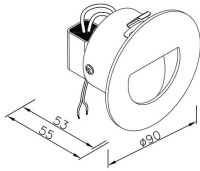

Performance

- Dimmable - NO

Technical Specification

Product	Model No.	Input Voltage (V/AC)	Input Voltage (V/DC)	Power (W)	Lumens (lm)	CCT (K)
	S9317 WH	12	12	1.5	110	3000
	S9317 ALU	12	12	1.5	110	3000

CRI	Dimmable	Diameter (mm)	Dim (mm)	Body Colour
80	NO	90	53(H)	White
80	NO	90	53(H)	Anodized Silver

Dimensions

S9317

Φ62mm

Photometric Data

Unit: cd C0/C180 — C90/C270 —

Image courtesy of QCE,
photography Indie Lane Tourquay

**DID
YOU
KNOW** ?

Before selecting a luminaire, look for the marks of Compliance and Safety. Starting with the RCM mark, this signals that the product has been tested to all relevant Australian Safety standards, to ensure the product delivers its designed safety performance.