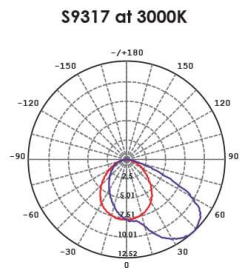

Dimensions

S9317

Φ62mm

Photometric Data

Unit: cd C0/C180 — C90/C270 —

Image courtesy of QCE,
photography Indie Lane Tourquay

**DID
YOU
KNOW** ?

Before selecting a luminaire, look for the marks of Compliance and Safety. Starting with the RCM mark, this signals that the product has been tested to all relevant Australian Safety standards, to ensure the product delivers its designed safety performance.