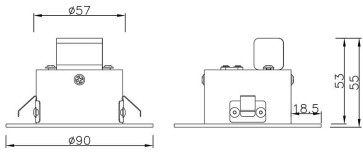

Performance

- Dimmable - NO

Technical Specification

Product	Model No.	Input Voltage (V/AC)	Input Voltage (V/DC)	Power (W)	Lumens (lm)	CCT (K)
	S9317 WH	12	12	1.5	110	3000
	S9317 ALU	12	12	1.5	110	3000

CRI	Dimmable	Diameter (mm)	Dim (mm)	Body Colour
80	NO	90	53(H)	White
80	NO	90	53(H)	Anodized Silver

Dimensions

S9317

Φ62mm

Photometric Data

Unit: cd C0/C180 — C90/C270 —

Image courtesy of QCE,
photography Indie Lane Tourquay

**DID
YOU
KNOW** ?

Before selecting a luminaire, look for the marks of Compliance and Safety. Starting with the RCM mark, this signals that the product has been tested to all relevant Australian Safety standards, to ensure the product delivers its designed safety performance.